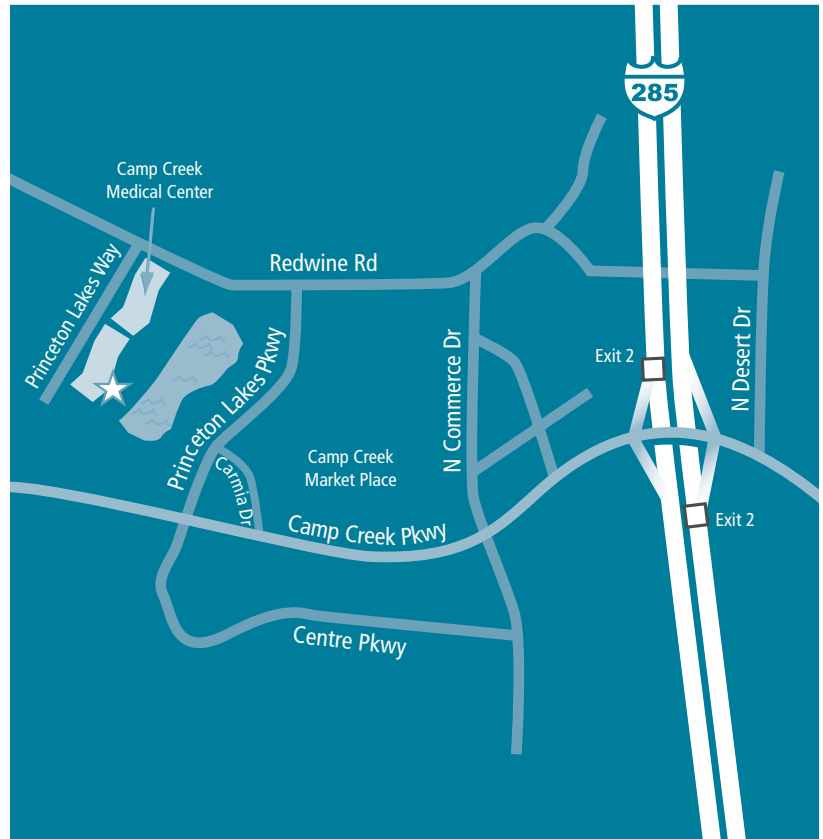

Atlanta Metro Area

Street Level Area

Directions

From I-285:

- From I-285, take the Camp Creek Parkway Exit (Exit 2)
- Turn west onto Camp Creek Parkway, away from Hartsfield-Jackson Airport
- Turn right onto Princeton Lakes Parkway
- Turn left onto Redwine Road and follow the signs for Camp Creek Medical Center
- Turn left onto Princeton Lakes Way
- Our office is located in the second building on the left
- Please drive to the rear of the building

From I-85 or Hartsfield-Jackson Airport area:

- Go west on Camp Creek Parkway and cross over I-285
- Turn right onto Princeton Lakes Parkway
- Turn left onto Redwine Road and follow the signs for Camp Creek Medical Center
- Turn left onto Princeton Lakes Way
- Our office is located in the second building on the left
- Please drive to the rear of the building

From I-20:

- Take I-20 to I-285 South
- Take the Camp Creek Parkway Exit (Exit 2) and turn right onto Camp Creek Parkway
- Turn right onto Princeton Lakes Parkway
- Turn left onto Redwine Road and follow the signs for Camp Creek Medical Center
- Turn left onto Princeton Lakes Way
- Our office is located in the second building on the left
- Please drive to the rear of the building