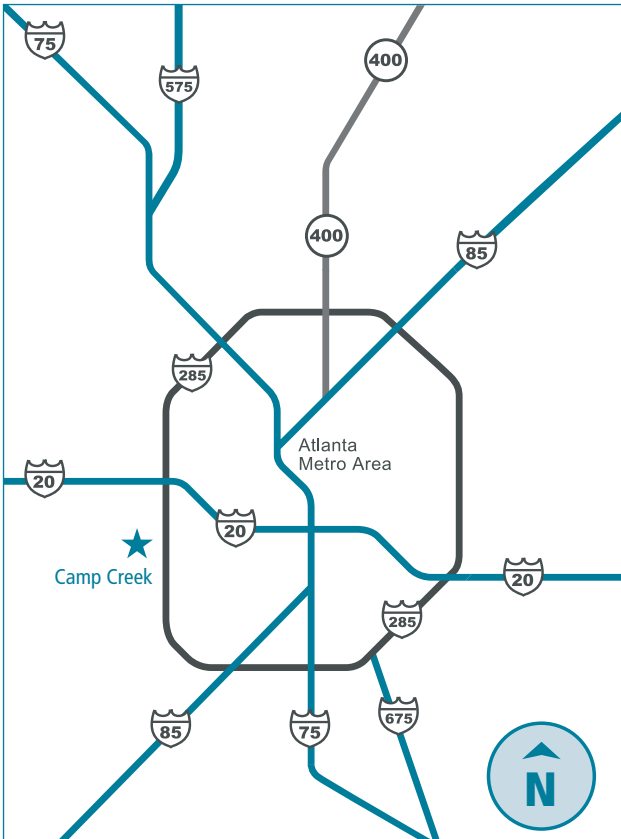

Atlanta Metro Area

Street Level Area

Directions

From I-285:

- From I-285, take the Camp Creek Parkway Exit (Exit 2)
- Turn west onto Camp Creek Parkway, away from Hartsfield-Jackson Airport
- Turn right onto Princeton Lakes Parkway
- Turn left onto Redwine Road and follow the signs for Camp Creek Medical Center
- Turn left onto Princeton Lakes Way
- Our office is located in the second building on the left
- Please drive to the rear of the building

From I-85 or Hartsfield-Jackson Airport area:

- Go west on Camp Creek Parkway and cross over I-285
- Turn right onto Princeton Lakes Parkway
- Turn left onto Redwine Road and follow the signs for Camp Creek Medical Center
- Turn left onto Princeton Lakes Way
- Our office is located in the second building on the left
- Please drive to the rear of the building

From I-20:

- Take I-20 to I-285 South
- Take the Camp Creek Parkway Exit (Exit 2) and turn right onto Camp Creek Parkway
- Turn right onto Princeton Lakes Parkway
- Turn left onto Redwine Road and follow the signs for Camp Creek Medical Center
- Turn left onto Princeton Lakes Way
- Our office is located in the second building on the left
- Please drive to the rear of the building